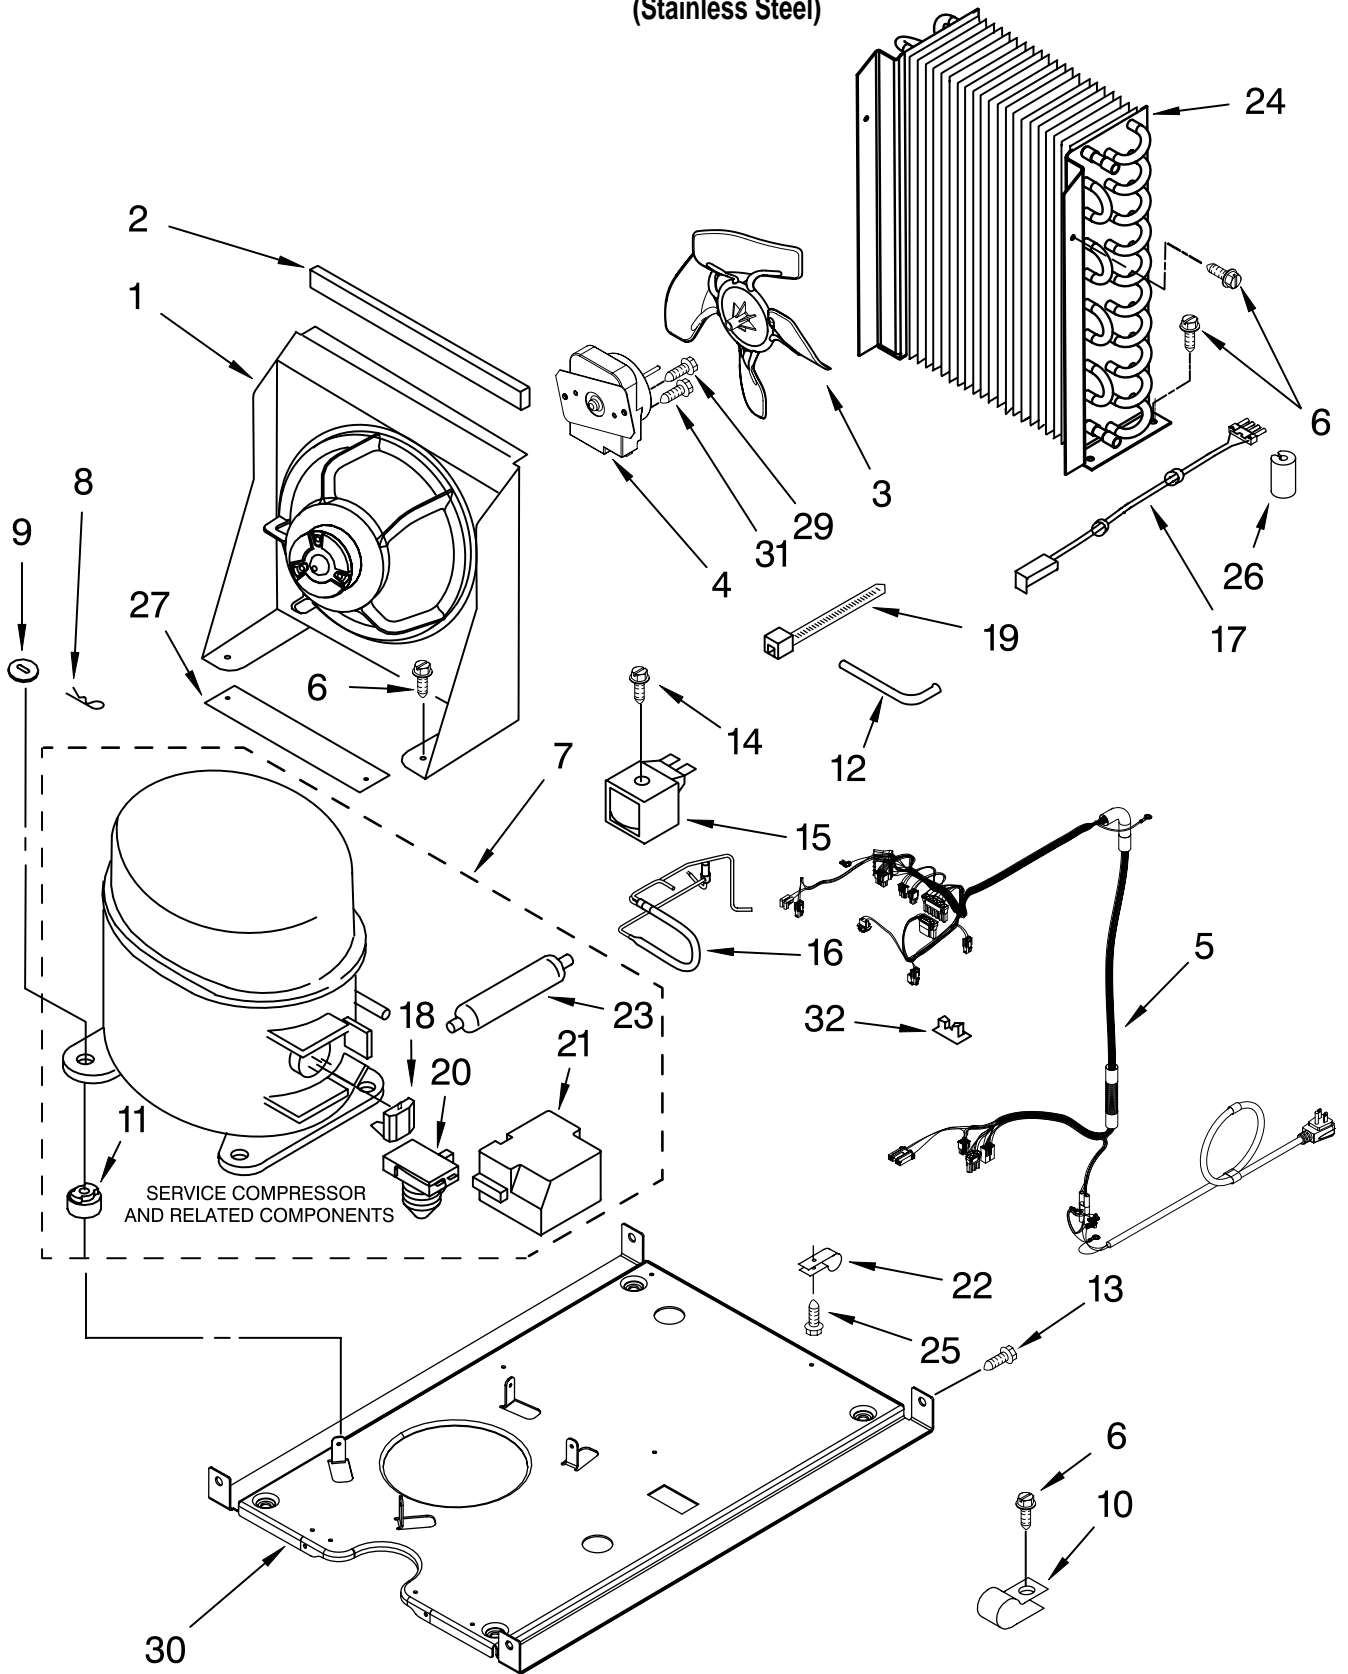

UNIT PARTS

For Model: KUIC15NLTS0
(Stainless Steel)

FOR ORDERING INFORMATION REFER TO PARTS PRICE LIST

UNIT PARTS

For Model: KUIC15NLTS0
(Stainless Steel)

Illus. No.	Part No.	DESCRIPTION
1	2185532	Bracket, Fan Mtg.
2	2185675	Pad, Foam
3	2188935	Blade, Fan
4	2315558	Motor & Mounting Plate Assembly
5	2310125	Wiring Harness, Complete Unit (Includes Power Cord)
6	304392	Screw
7	2313858	Compressor (Includes Illus. 11,18, 20,21 & 23)
8	A201435	Clip, Mounting
9	A201441	Shim (4)
10	2185960	Clamp-Service Cord

Illus. No.	Part No.	DESCRIPTION
11		Grommet (4)
	2217318	Production
	4387558	Service
12	2208415	Tube, Process
13	489423	Screw
14	489472	Screw
15	759112	Coil, Solenoid
16	2313806	Hot Gas Valve
17	2187629	Wiring Harness, Condenser Fan Overload
18		
	2217223	Production
	4387938	Service (Includes Start-Relay)
19	2155774	Strap
20		Relay, Start
	2217224	Production
	4387938	Service (Includes Overload)

Illus. No.	Part No.	DESCRIPTION
21		Cover, Terminal
	2208371	Production
	4387731	Service
22	W10005420	Clamp
23		Drier
	2319826	Production
	4387019	Service
24	2313624	Condenser
25	3400884	Screw
26	2319835	Grommet-Cond.(1)
27	2217397	Pad, Foam (2)
29	8281197	Screw
30	2217388	Base, Unit
31	8281196	Screw
32	1115375	Clip-Wiring

REFRIGERANT CHARGE

6.5 OZ. (R134A)